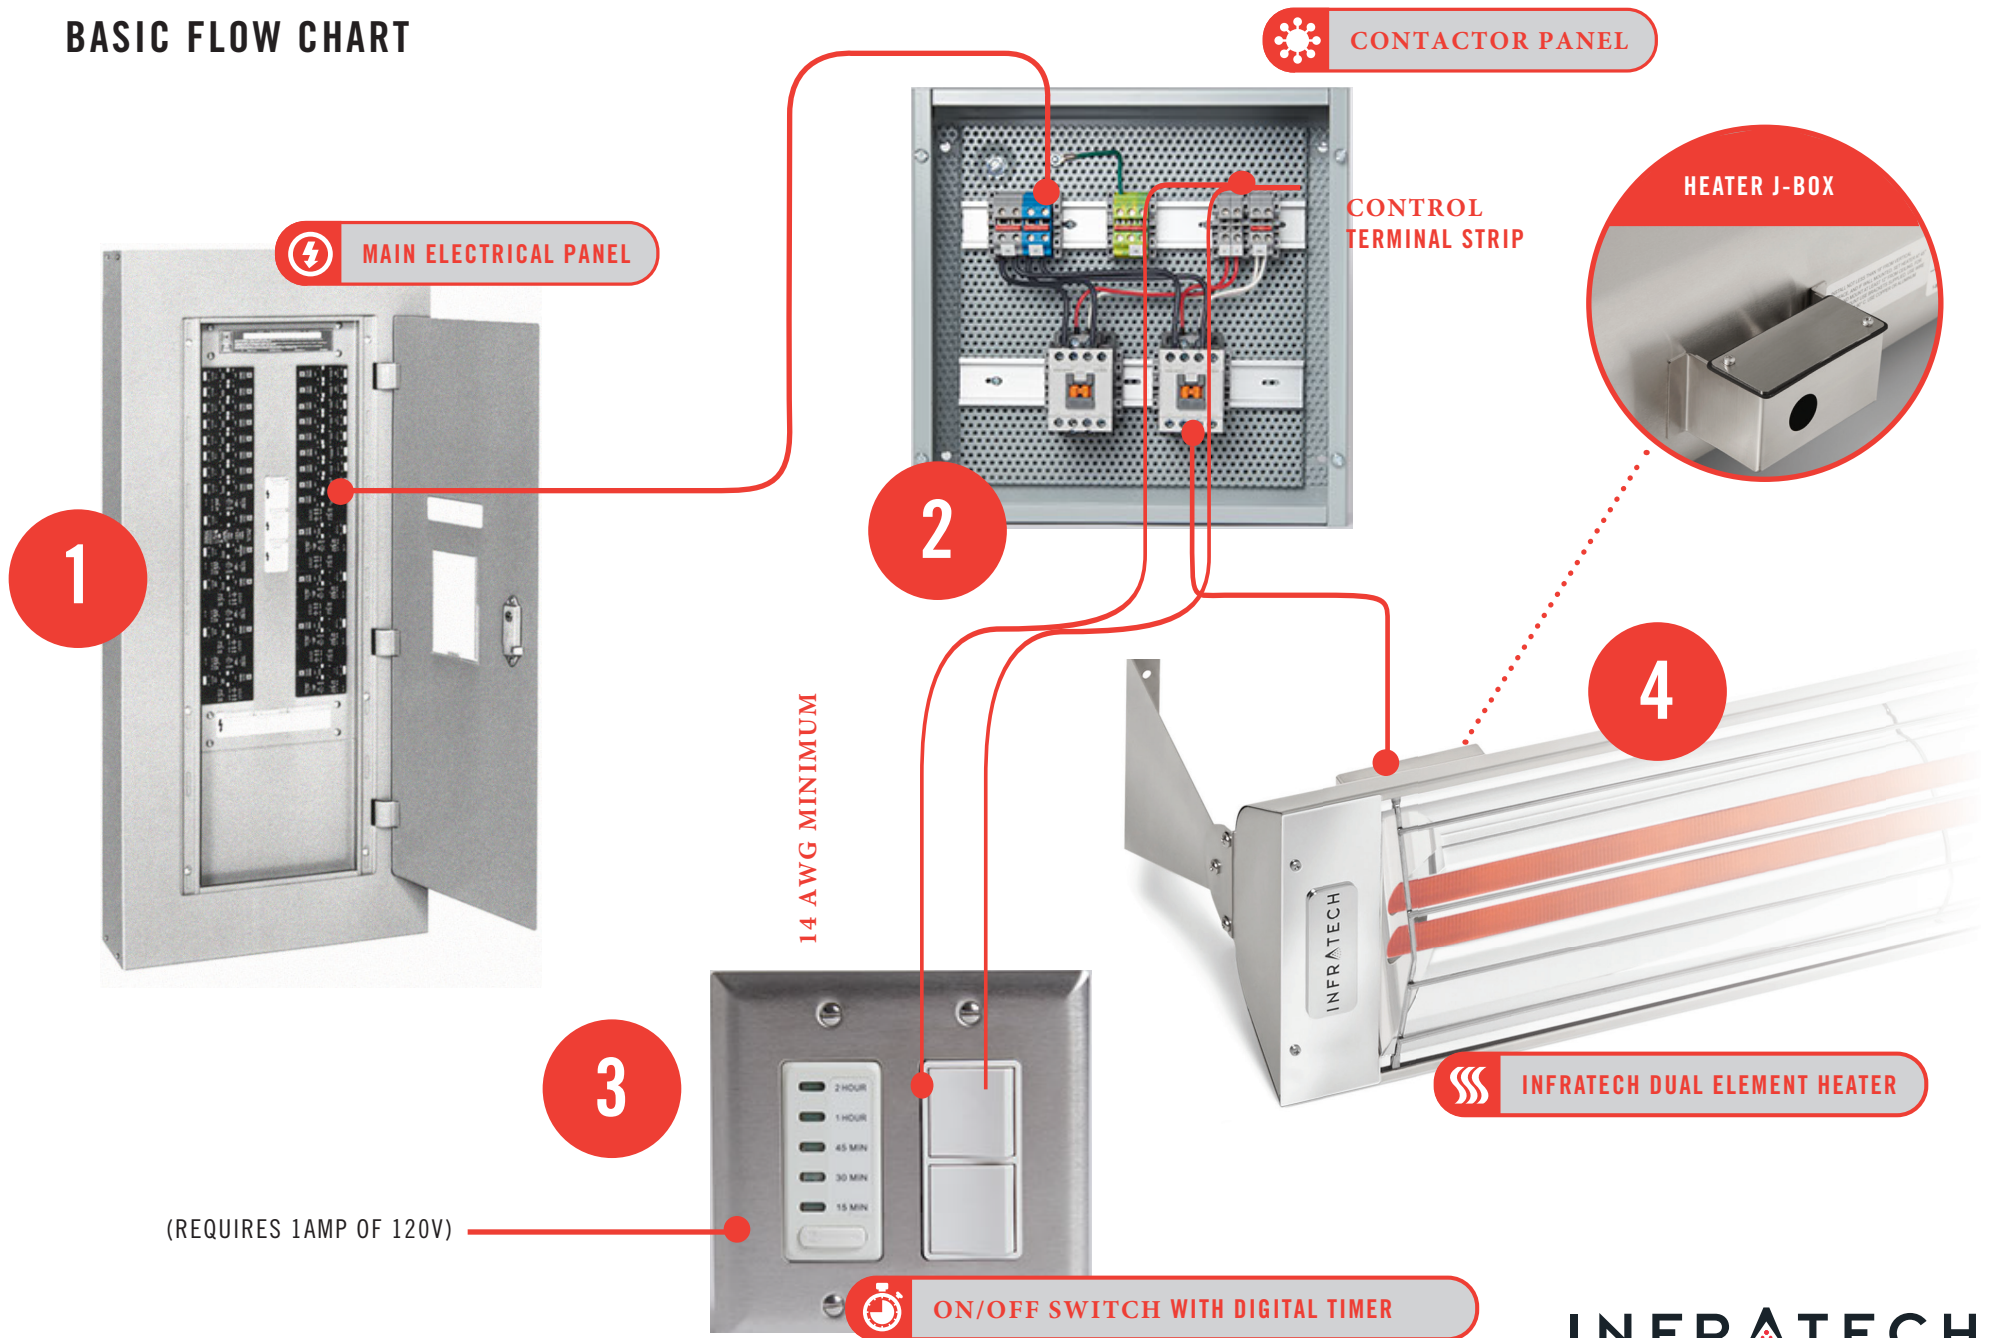

# CONTACTOR PANEL

## BASIC FLOW CHART

Disclaimer: This basic flow chart is conceptual and is not suitable for installation purposes. Every installation needs to follow the actual wiring diagrams supplied with the heaters and controls purchased. All Infratech heaters and controls are only to be installed by a licensed electrician.