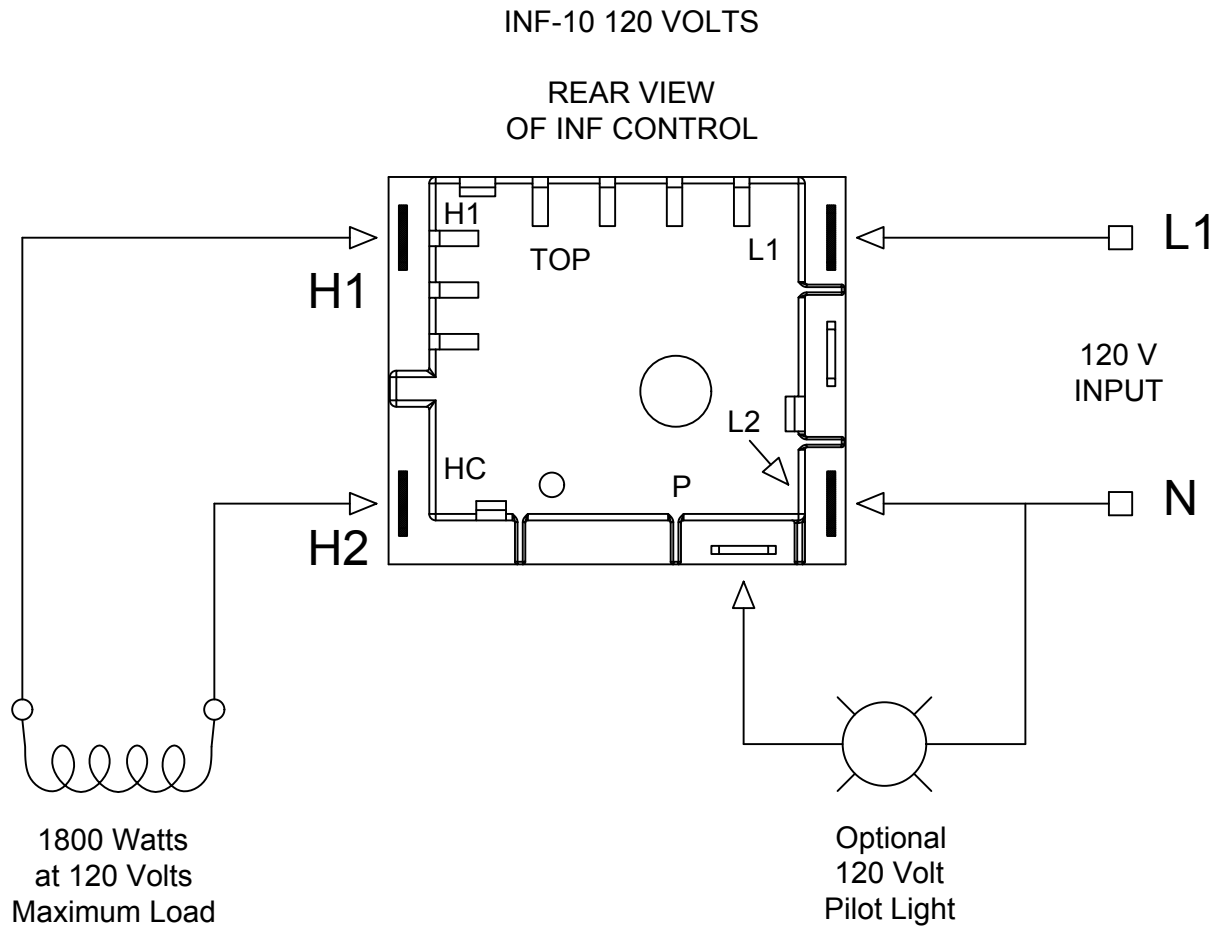

Knob Detail

Mechanical Bi-Metal Operation
 Double Pole Single Throw (DPST) Snap Action
 120 VAC
 1800 Watts Max
 15 Amps Max

Note: Supplied with 4 Insulated Female Connectors

INFRA TECH™		15700 S. Figueroa St. Gardena, California 90248 Phone: (310) 354-1250 Fax: (310) 523-3674	
www.infratech-usa.com			
DISCRIPTION			
INF-10 INPUT REGULATOR 120 VOLT 1Ø 15 AMP MAX			
DATE	ITEM#		
Feb. 10, 2017	14-4092		
	DRAWN BY:	MD	