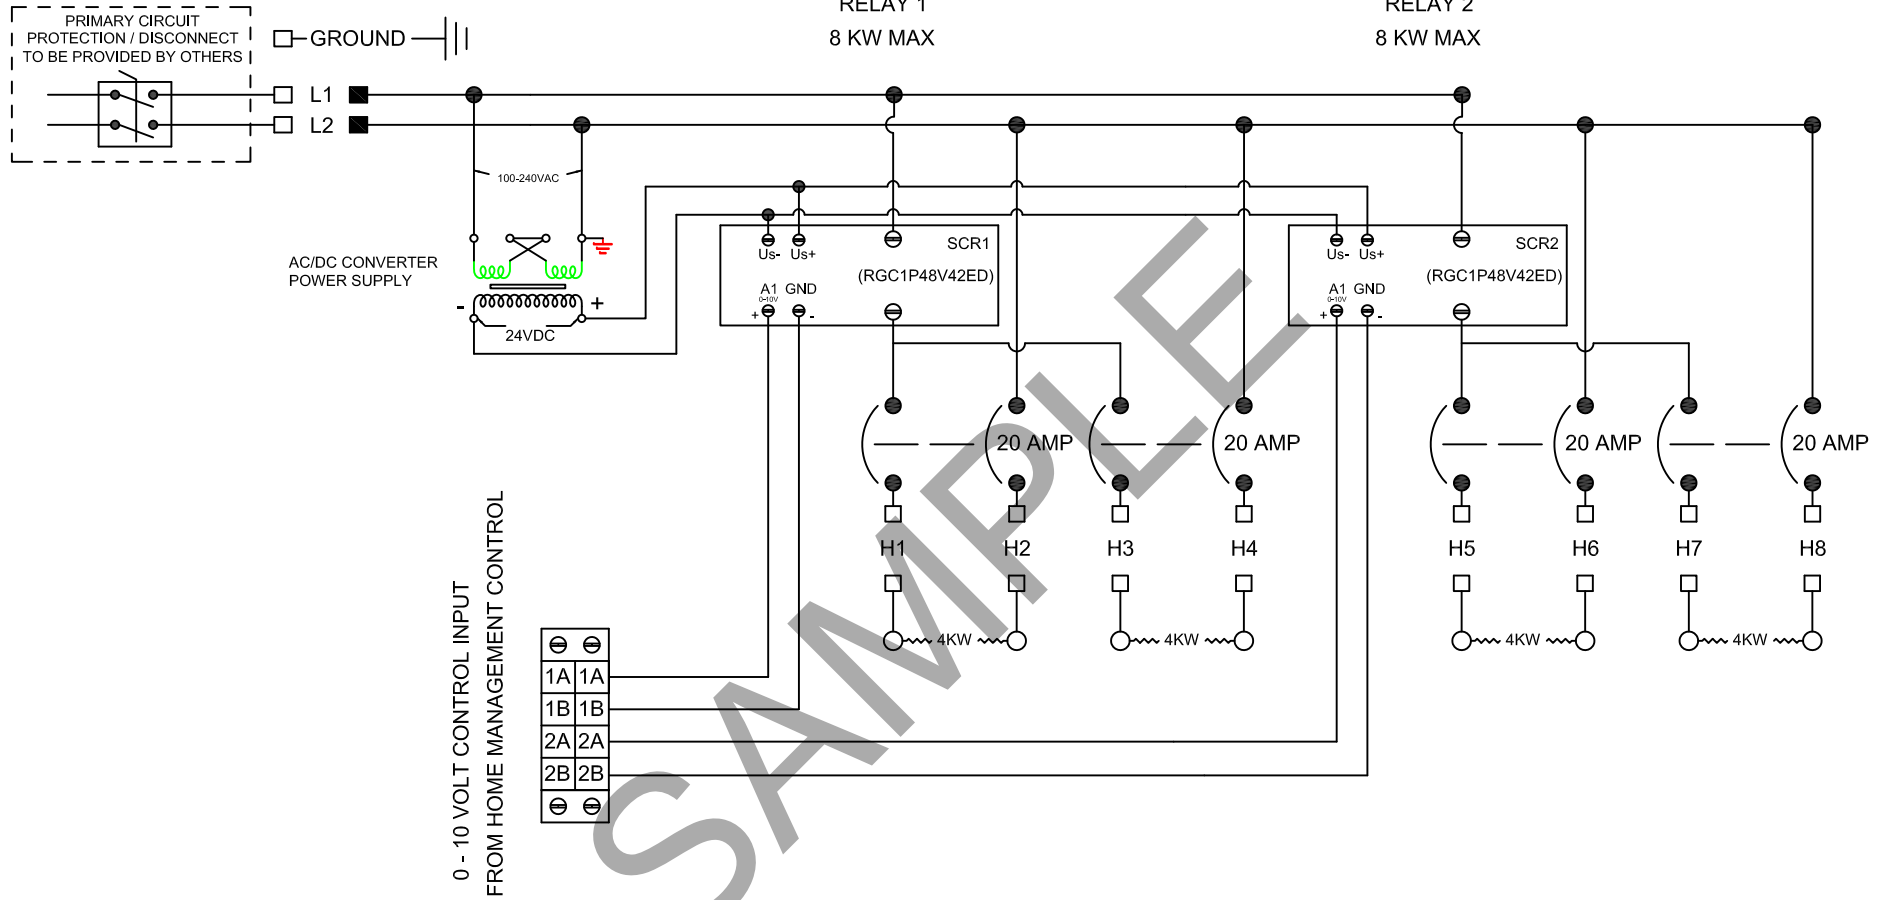

240 VOLT 1Ø 85 AMPS

<b>INFRA TECH™</b> www.infratech-usa.com		15700 S. Figueroa St. Gardena, California 90248 Phone: (310) 354-1250 Fax: (310) 523-3674	
		DESCRIPTION 2 RELAY HOME MANAGEMENT CONTROL PANEL 240 VOLT SINGLE PHASE 85 AMPS	
CUSTOMER		Sample	
DATE	ITEM#	X-30-4062	
	JOB#	UL#	