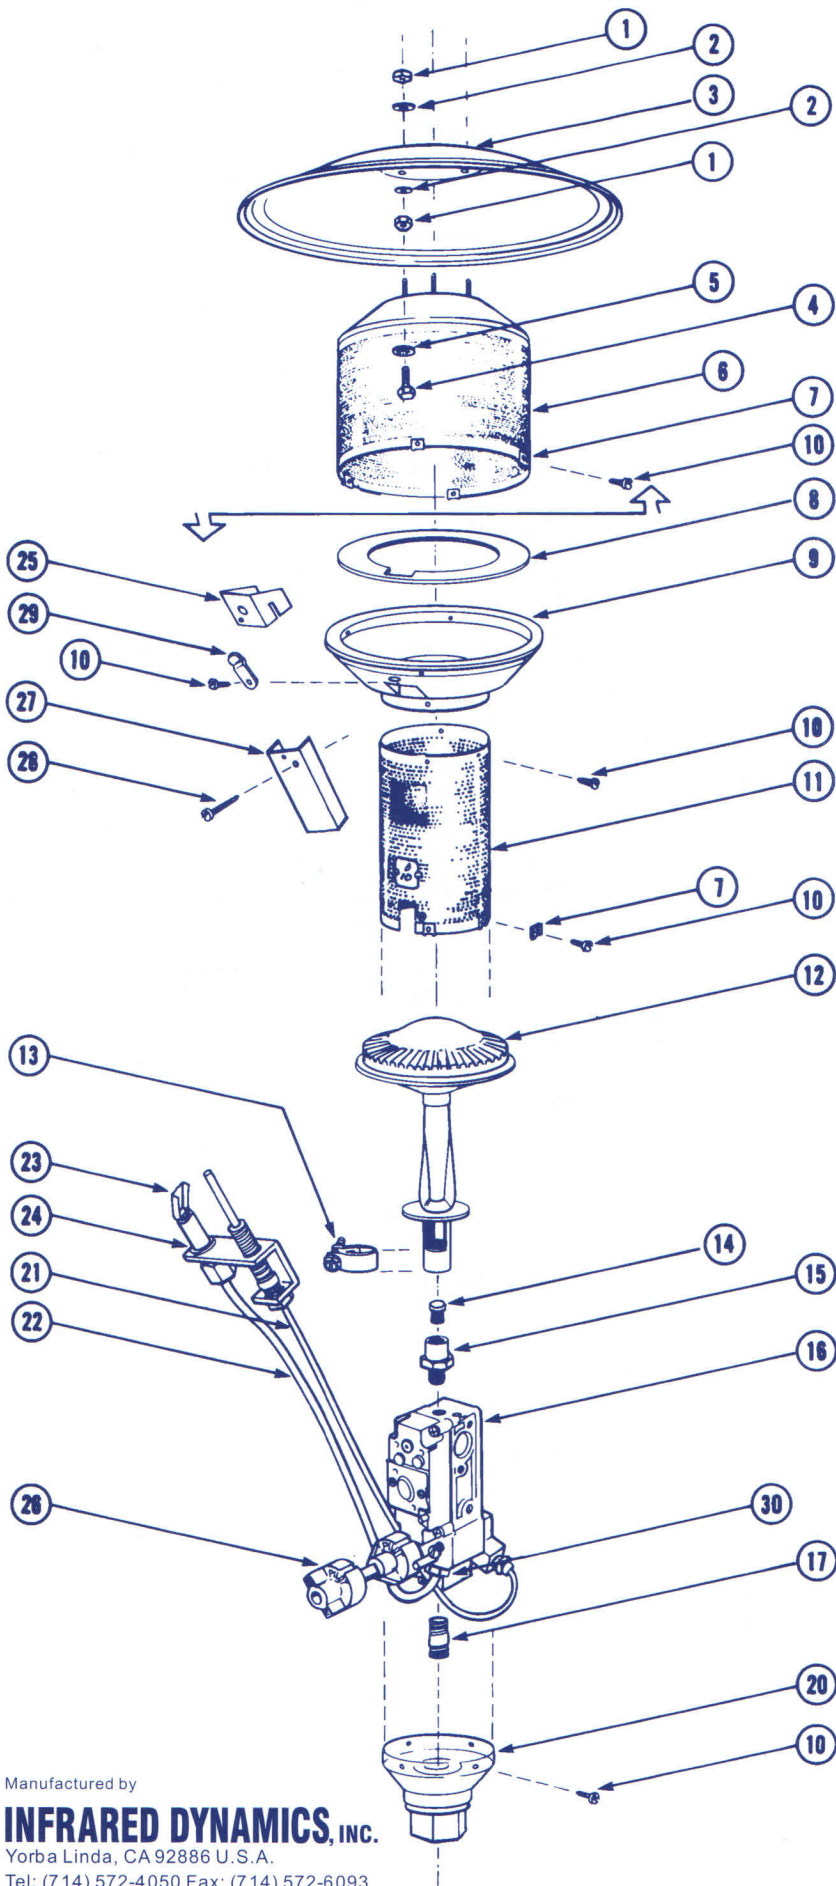

Replacement Parts List

Item	Part No.	Description
1	70017	Nut, 1/4 -20 Hex SS
2	70024	Washer, 1/4 SAE SS
3	10261	Reflector, PH
4	70006	bolt, 1/4 x 3/4 Hex SS
5	70033	Washer, 1/4 Inter SS
6	27006	Assy, PH Emitter Grid
7	70025-2	Clip, Stainless Steel
8	30225	Shield, PH Head
9	30202	Pan, PH Head
10	70005	Screw, #8 x 1/2 SP SS
11	30204-1	Cylinder, PH Perf (7000)
12	27007	Assy, PH Burner Pltd
13	70030	Clamp, 1"
14	35001-31	Orifice, #31 DS (Nat)
	35001-49	Orifice, #49 DS (Propane)
15	35012	Adapter, Orifice 3/8
16	90002-3	Control, 7000 MRLC Nat
	90003-3	Control, 7000 ERLC Nat-24V
	90004-3	Control, 7000 MLC-Propane
17	80005	Nipple, 1/2 x 2 1/2 Blk
20	27018-1	Assy, PH H Base
	27018-2	Assy, 24V PH Head Base
21	90031	Thermocouple T46518
22	80031	Tubing, AL-1/4 x 14L
23	90021	Pilot, Natural #27919
	90022	Pilot, Propane 327920
24	90015	Natural Pilot Orifice
	90016	Propane Pilot Orifice
25	30258	PH Pilot Shield
26	27025	Assy, 7000 Handle
27	30213	Channel, PH Pilot
28	70020	Screw, #10 x 1 1/4 SS
29	30299	Cover, PH Pilot Hole
30	80026	Tubing Fastener-1/4"