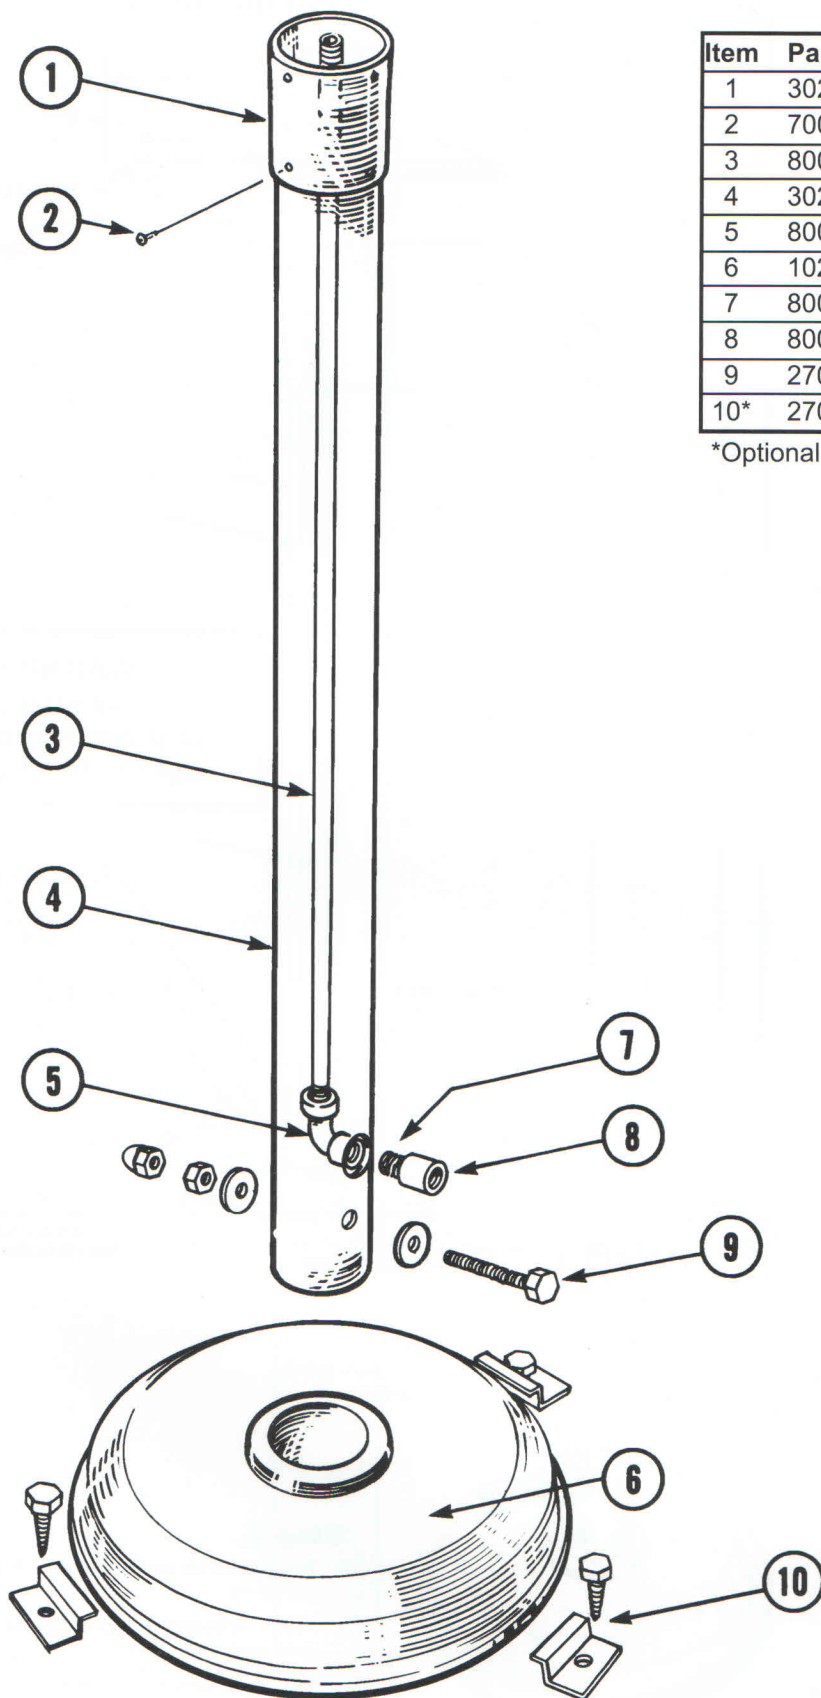

MODEL A242 Replacement Parts List

Item	Part No.	Description
1	30257-1	Collar, PH Black Slip
2	70026	Screw, #8 x 3/8" SWHSMS, ZN
3	80008	Pipe, 1/2" x 62 1/4" Blk
4	30264	Post, A242 Blk-68 1/2" L
5	80023	Elbow, 1/2"
6	10264-3	Assy, A242 Base
7	80054	Nipple, 1/2" X 1 1/2" Blk
8	80019	Coupling, 1/2" Blk
9	27027	PKG, A242 Post Bolt
10*	27020	PKG, A242 Floor Clamp